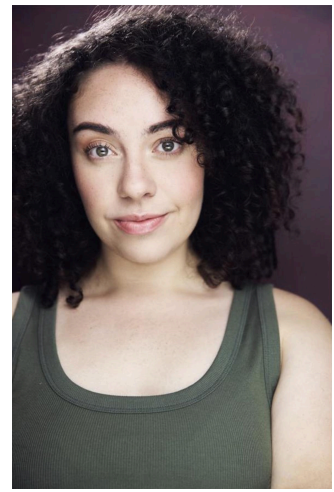

# Millie Gibson

Singer, Actress

milliegmusic@gmail.com  
Contact: 540.840.7930

Height: 5'3      Build: Curvy  
Eyes: Green      Hair: Brown  
Playing Age: 16-28      Vocal Range: Mezzo Soprano, Alto,

---

## THEATRE:

Ghetto Chronicles	Ensemble	The Playroom Theater Dir. D Whitt
A Seat At The Table: Frederick Douglas	Pit Singer	St. Michael's Episcopal Church Dir. Tami Tyree
First Date	Ensemble	McNally Smith College of Music Dir. Kevin Hohlstein
Hairspray	Ensemble	McNally Smith College of Music Dir. Erin Schwab